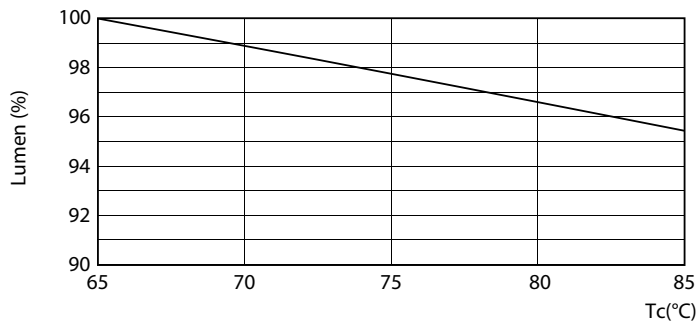

Product data

General Information		Warm-up time to 60% light (nom.)	
Cap base	G13 [Medium Bi-Pin Fluorescent]		0.5 s
Nominal lifetime (nom.)	30000 h	Power factor (nom.)	0.97
Switching cycle	50000X	Voltage (Nom)	220-240 V
Light Technical		Temperature	
Colour code	865 [CCT of 6,500 K]	T ambient (max.)	45 °C
Beam Angle (Nom)	240 °	T ambient (min.)	-20 °C
Luminous flux (nom.)	2000 lm	T storage (max.)	65 °C
Correlated colour temperature (nom.)	6500 K	T storage (min.)	-40 °C
Colour consistency	<6	T-Case maximum (nom.)	65 °C
Color rendering index (nom.)	80	Controls and Dimming	
LLMF at end of nominal lifetime (nom.)	70 %	Dimmable	No
Operating and Electrical		Mechanical and Housing	
Input frequency	50 to 60 Hz	Bulb material	Glass
Power (Rated) (Nom)	18 W	Product length	1200 mm
Starting time (nom.)	0.5 s		

CorePro LED tube Universal T8

Photometric data

18W G13

Lifetime

18W G13

18W G13

18W G13

18W G13