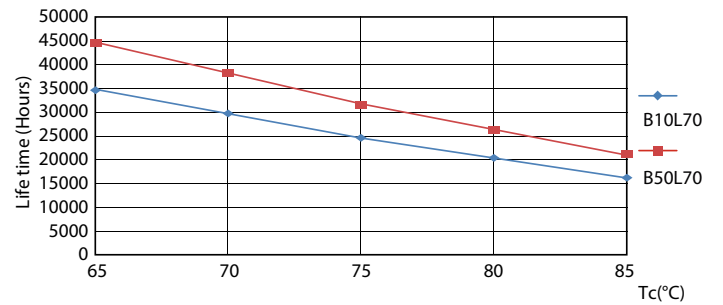

CorePro LED tube Universal T8

Photometric data

18W G13

Lifetime

18W G13

18W G13

18W G13

18W G13