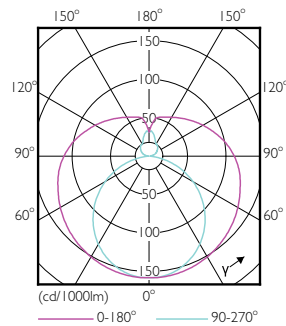

Product data

General Information		Warm-up time to 60% light (nom.)	
Cap base	G13 [Medium Bi-Pin Fluorescent]		0.5 s
Nominal lifetime (nom.)	30000 h	Power factor (nom.)	0.97
Switching cycle	50000X	Voltage (Nom)	220-240 V
Light Technical		Temperature	
Colour code	865 [CCT of 6,500 K]	T ambient (max.)	45 °C
Beam Angle (Nom)	240 °	T ambient (min.)	-20 °C
Luminous flux (nom.)	2000 lm	T storage (max.)	65 °C
Correlated colour temperature (nom.)	6500 K	T storage (min.)	-40 °C
Colour consistency	<6	T-Case maximum (nom.)	65 °C
Color rendering index (nom.)	80	Controls and Dimming	
LLMF at end of nominal lifetime (nom.)	70 %	Dimmable	No
Operating and Electrical		Mechanical and Housing	
Input frequency	50 to 60 Hz	Bulb material	Glass
Power (Rated) (Nom)	18 W	Product length	1200 mm
Starting time (nom.)	0.5 s		

Dimensional drawing

TLED 1200mm UNV16W-36W 2100lm 6500K

Product	D1	D2	A1	A2	A3
CorePro LEDtube UN 1200mm HO 18W865 T8	27.9 mm	28 mm	1199.4 mm	1205.3 mm	1213.6 mm

Photometric data

18W G13 865 6500K

18W G13 830 3000K