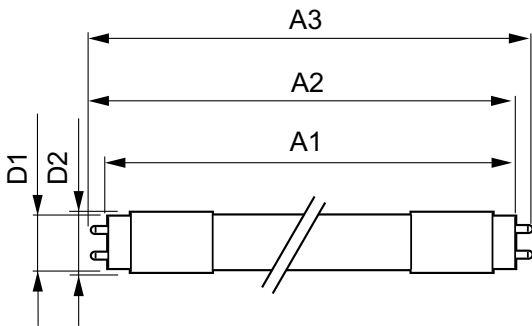

Product data

General Information		Warm-up time to 60% light (nom.)	
Cap base	G13 [Medium Bi-Pin Fluorescent]		0.5 s
Nominal lifetime (nom.)	30000 h	Power factor (nom.)	0.97
Switching cycle	50000X	Voltage (Nom)	220-240 V
Light Technical		Temperature	
Colour code	865 [CCT of 6,500 K]	T ambient (max.)	45 °C
Beam Angle (Nom)	240 °	T ambient (min.)	-20 °C
Luminous flux (nom.)	2000 lm	T storage (max.)	65 °C
Correlated colour temperature (nom.)	6500 K	T storage (min.)	-40 °C
Colour consistency	<6	T-Case maximum (nom.)	65 °C
Color rendering index (nom.)	80	Controls and Dimming	
LLMF at end of nominal lifetime (nom.)	70 %	Dimmable	No
Operating and Electrical		Mechanical and Housing	
Input frequency	50 to 60 Hz	Bulb material	Glass
Power (Rated) (Nom)	18 W	Product length	1200 mm
Starting time (nom.)	0.5 s		

Product Data

Full product code	871869680170300
-------------------	-----------------

Order product name	CorePro LEDtube UN 1200mm HO 18W865 T8
EAN/UPC – product	8718696801703
Order code	80170300
Numerator – quantity per pack	1
Numerator – packs per outer box	10
Material no. (12NC)	929001869402
Net weight (piece)	0.215 kg

Dimensional drawing

TLED 1200mm UNV16W-36W 2100lm 6500K

Product	D1	D2	A1	A2	A3
CorePro LEDtube UN 1200mm HO 18W865 T8	27.9 mm	28 mm	1199.4 mm	1205.3 mm	1213.6 mm

Photometric data

18W G13 865 6500K

18W G13 830 3000K