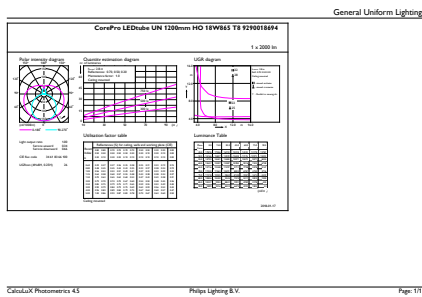

Product data

General Information		Warm-up time to 60% light (nom.)	
Cap base	G13 [Medium Bi-Pin Fluorescent]		0.5 s
Nominal lifetime (nom.)	30000 h	Power factor (nom.)	0.97
Switching cycle	50000X	Voltage (Nom)	220-240 V
Light Technical		Temperature	
Colour code	865 [CCT of 6,500 K]	T ambient (max.)	45 °C
Beam Angle (Nom)	240 °	T ambient (min.)	-20 °C
Luminous flux (nom.)	2000 lm	T storage (max.)	65 °C
Correlated colour temperature (nom.)	6500 K	T storage (min.)	-40 °C
Colour consistency	<6	T-Case maximum (nom.)	65 °C
Color rendering index (nom.)	80	Controls and Dimming	
LLMF at end of nominal lifetime (nom.)	70 %	Dimmable	No
Operating and Electrical		Mechanical and Housing	
Input frequency	50 to 60 Hz	Bulb material	Glass
Power (Rated) (Nom)	18 W	Product length	1200 mm
Starting time (nom.)	0.5 s		

Product Data

Full product code	871869680170300
-------------------	-----------------

Order product name	CorePro LEDtube UN 1200mm HO 18W865 T8
EAN/UPC – product	8718696801703
Order code	80170300
Numerator – quantity per pack	1
Numerator – packs per outer box	10
Material no. (12NC)	929001869402
Net weight (piece)	0.215 kg

Dimensional drawing

TLED 1200mm UNV16W-36W 2100lm 6500K

Product	D1	D2	A1	A2	A3
CorePro LEDtube UN 1200mm HO 18W865 T8	27.9 mm	28 mm	1199.4 mm	1205.3 mm	1213.6 mm

Photometric data

18W G13 865 6500K

18W G13 830 3000K