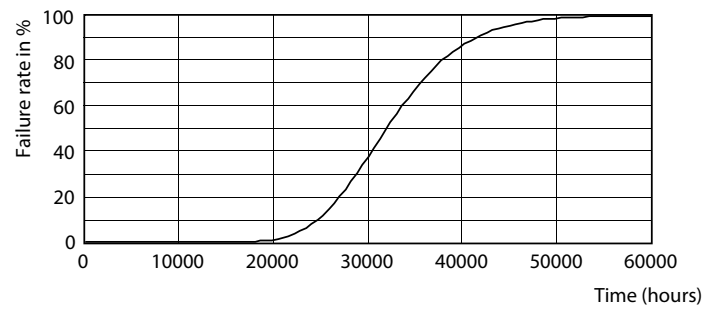

CorePro LED tube Universal T8

Photometric data

18W G13

Lifetime

18W G13

18W G13

18W G13

18W G13