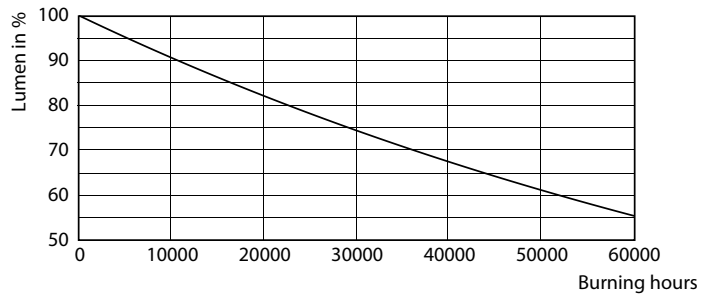

CorePro LED tube Universal T8

Lifetime

18W G13