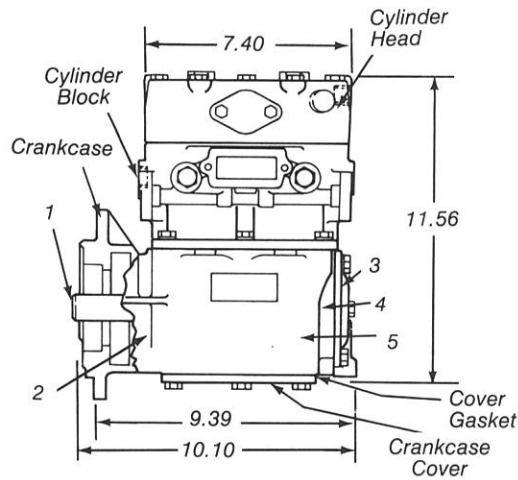

Right

Left

Front

Rear

PARTS LIST/GENERAL INFORMATION

KEY NO.	QTY.	DESCRIPTION	PC. NO.
1	1	Crankshaft	292502
2	1	Thrust Washer	246439
3	1	End Cover	276127
4	1	Thrust Washer	240576
5	1	O-Ring	239189

**ORIGINAL EQUIPMENT
REMANUFACTURED EXCHANGE**

ORIGINAL EQUIPMENT

O.E. COMPRESSOR PC. NO.	RMFR. EXCHANGE PC. NO.	CUSTOMER IDENTIFICATION
289159	289336	—
289337	289336	Cat. 2W6835
103042	289336	—

REMANUFACTURED EXCHANGE

RMFR. EXCHANGE PC. NO.	AIR INLET LOCATION	AIR DISCHARGE LOCATION	CRANK-SHAFT NUT	CRANK-CASE	CRANKCASE COVER	CRANKCASE COVER GASKET	CYLINDER HEAD COMPLETE	CYLINDER BLOCK COMPLETE
289336	Left	Left	—	289174	243598	292332	289161	289163