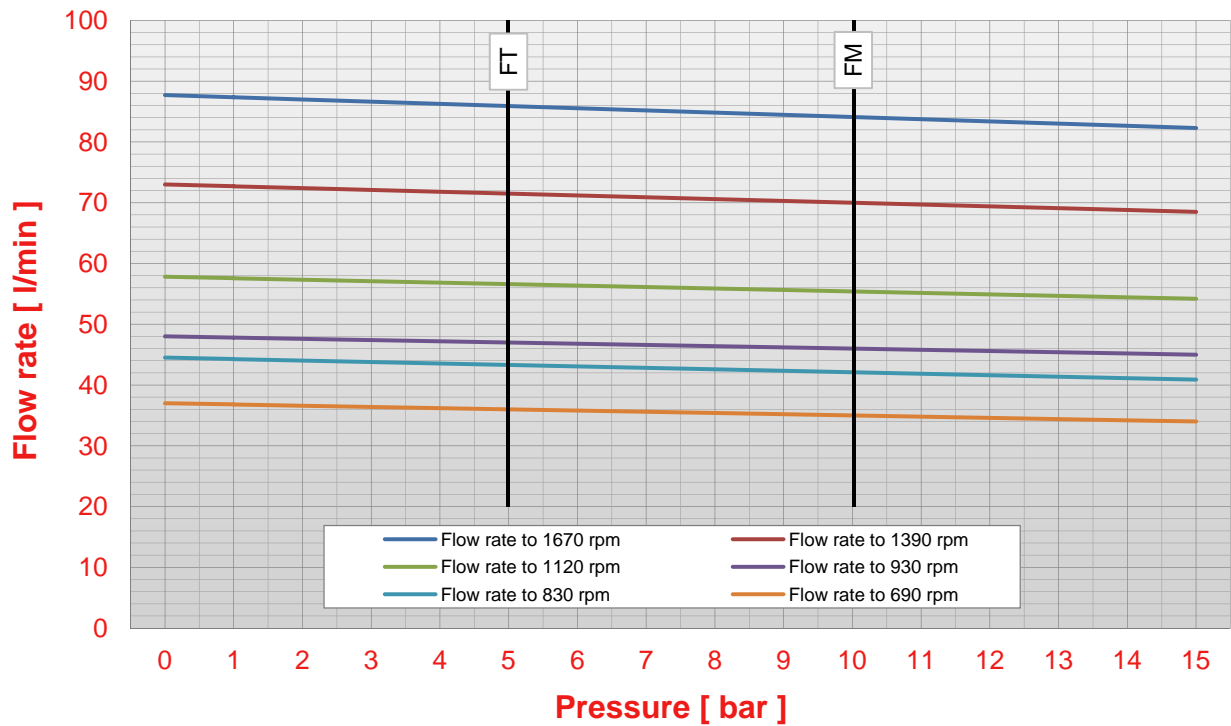

F FT FM 70

Pump F FT FM 70 pressure - flow rate chart (viscosity 70 cps)

Pump F FT FM 70 pressure - abs. power chart (viscosity 50 cps)